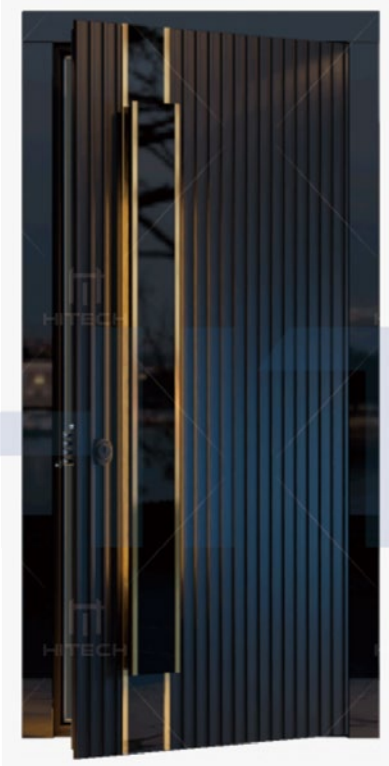

HTED73

Style: Pivot/Hinge Door
Door size: Customizable
Material: Cast aluminum/Wood
Insulation options: Non-thermal break /Thermal break
Door color: Customizable

Style: Pivot/Hinge Door
Door size: Customizable
Material: Cast aluminum/Wood
Insulation options: Non-thermal break /Thermal break
Door color: Customizable