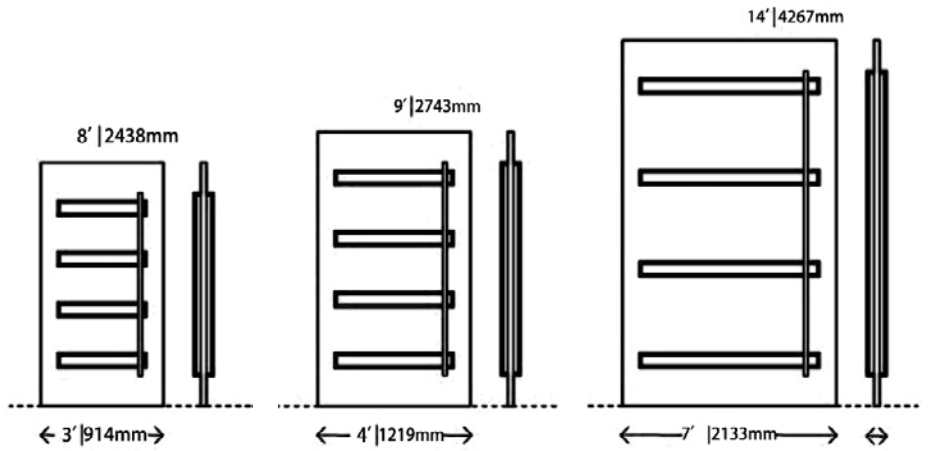

Customized Introduction

HITECH ENTRY DOORS

Size customization

The maximum height can reach 7m

Design customization

Color customization

Pure color

Wood color