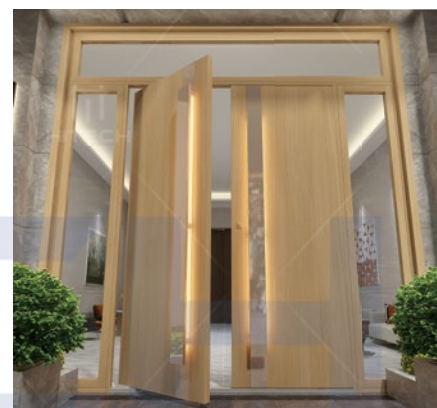

05

Hotel Scenes

series

HITECH

ENTRY DOORS 2024 COLLECTION

HTED77

Style: Pivot/Hinge Door
Door size: Customizable
Material: Cast aluminum/Wood
Insulation options: Non-thermal break /Thermal break
Door color: Customizable