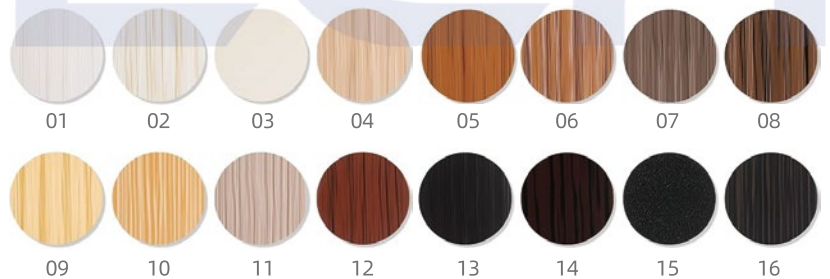

Customized Introduction

HITECH ENTRY DOORS

Size customization

The maximum height can reach 7m

Design customization

Color customization

Pure color

Wood color