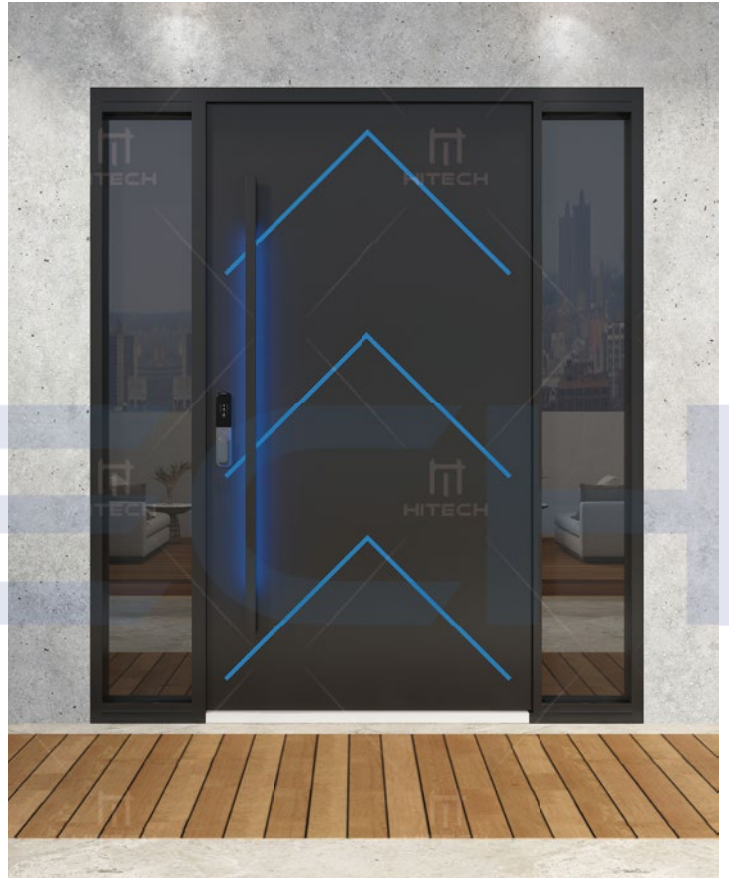

HTED05

Material: Cast aluminum/Wooden