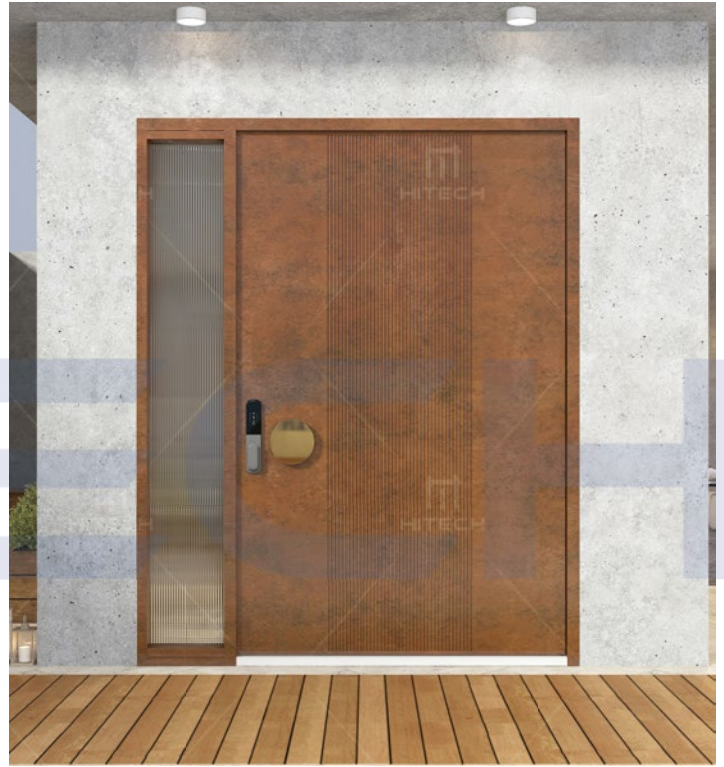

Name: Metallic style
Style: Pivot/Hinge Door

Door size: Customizable
Material: Stainless steel/Cast aluminum

Insulation options: Non-thermal break/Thermal break
Door color: Customizable

HTED27