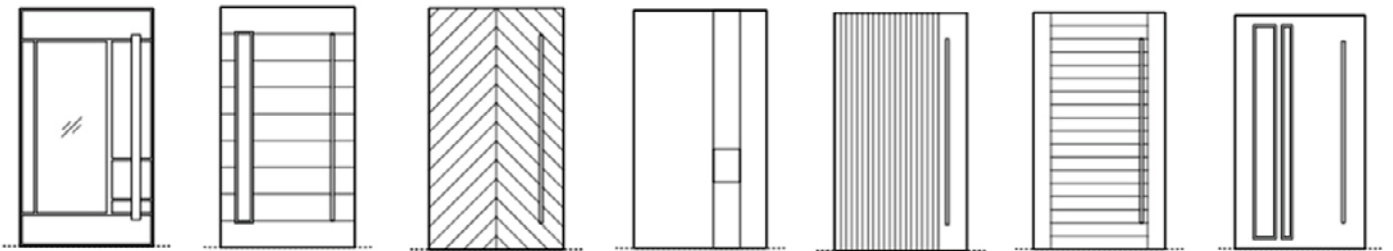

Customized Introduction

HITECH ENTRY DOORS

Size customization

The maximum height can reach 7m

Design customization

Color customization

Pure color

Wood color