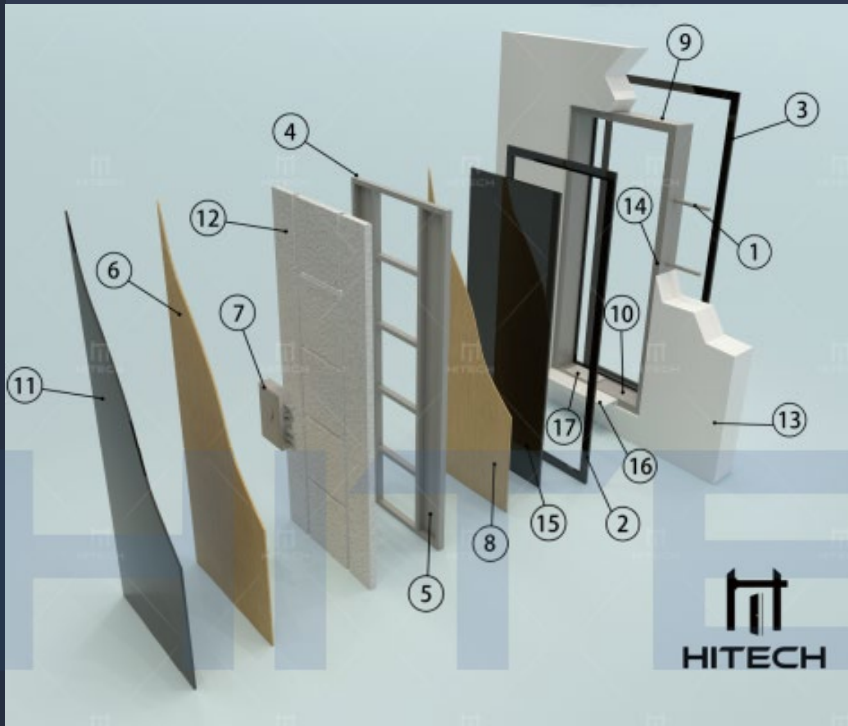

The flexibility of manual customization to customize your unique taste

There are no restrictions on material selection.

Combine your budget and style to create the door that best suits your project.

STRUCTURE SHOW

HITECH ENTRY DOORS

Material and structure customization to achieve the functional effects you want.

- 1. Door frame fixing elements
- 2&3. Outside Architrave
- 4. Steel skeleton
- 5. Closed bended metal construction
- 6&8. Internal wooden panel
- 7. Security/Multi door lock system
- 9. 304/1.2 or 304/1.5 Stainless steel door frame
- 10. Waterproof, soundproof, Insect proof threshold
- 11&15. External 1.0/1.2mm 304 stainless steel sheet
- 12. Thermal insulation, sound insulation high density foam filling(Function Customizable)
- 13. Wall
- 14&16. Latch chain-catch
- 17. Floor spring/Use normal hinge/Hidden hinge