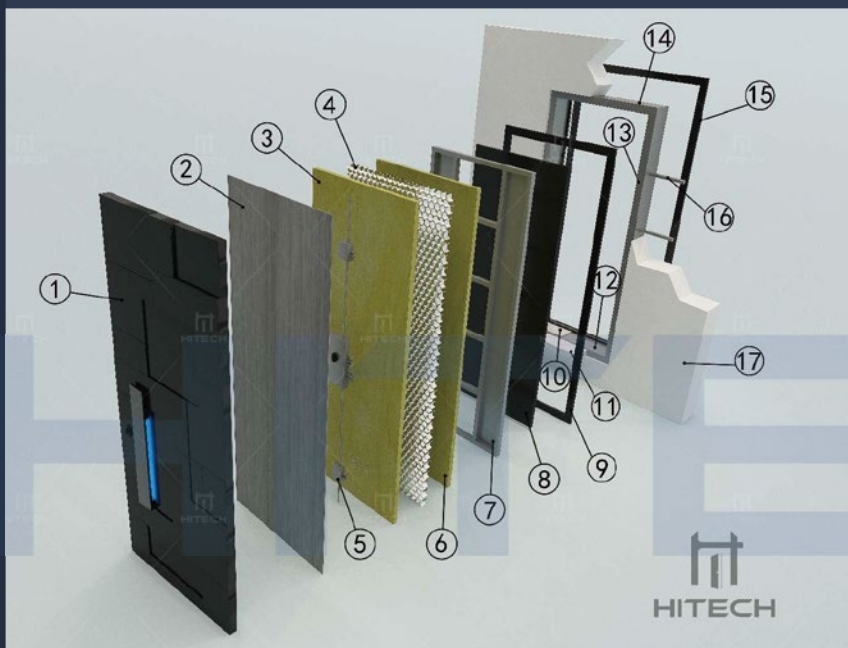

The flexibility of manual customization to customize your unique taste

There are no restrictions on material selection.

Combine your budget and style to create the door that best suits your project.

STRUCTURE SHOW

HITECH ENTRY DOORS

Material and structure customization to achieve the functional effects you want.

- 1. Door frame fixing elements
- 2&3. Outside Architrave
- 4. Steel skeleton
- 5. Closed bended metal construction
- 6&8. Internal wooden panel
- 7. Security/Multi door lock system
- 9. 304/1.2 or 304/1.5 Stainless steel door frame
- 10. Waterproof, soundproof, Insect proof threshold
- 11&15. External 1.0/1.2mm 304 stainless steel sheet
- 12. Thermal insulation, sound insulation high density foam filling(Function Customizable)
- 13. Wall
- 14&16. Latch chain-catch
- 17. Floor spring/Use normal hinge/Hidden hinge