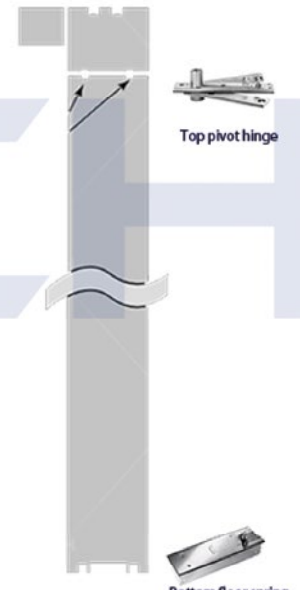

06

Wooden Design series

HITECH

ENTRY DOORS 2024 COLLECTION

HITECH

WOODEN ENTRANCE DOOR CUSTOM

HITECH ENTRY DOORS

FRONT VIEW

OPENING VIEW

SIDE VIEW

Structure

FUNCTION CUSTOM

Waterproof

Thermal Shock Resistant

Sunproof

Fireproof