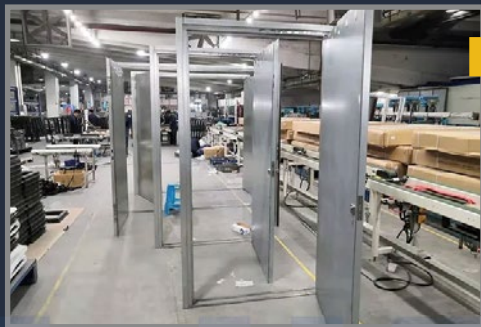

ENTRY DOORS

2024 COLLECTION

Learn more

Learn more

www.hitechdoor-cn.com

ENTRY DOORS

TAILORED SOLUTIONS FOR ENGINEERING CLIENTS CRAFTING PERFECT SPACES TOGETHER

Welcome to Foshan Hitech Door & Window Co., Ltd. your reliable partner offering exceptional interior and exterior door solutions. We understand that details and quality are crucial in engineering projects. That's why our robust manufacturing capabilities professional export experience, and innovative franchise distribution system are here to meet your diverse needs.

Manufacturing Strength

Manufacturing Strength: Our manufacturing facility boasts state-of-the-art equipment and a team of skilled craftsmen and technical experts. Whether it's a large-scale commercial project or a refined residential design, we can customize various types of door products to add a unique charm to any space.