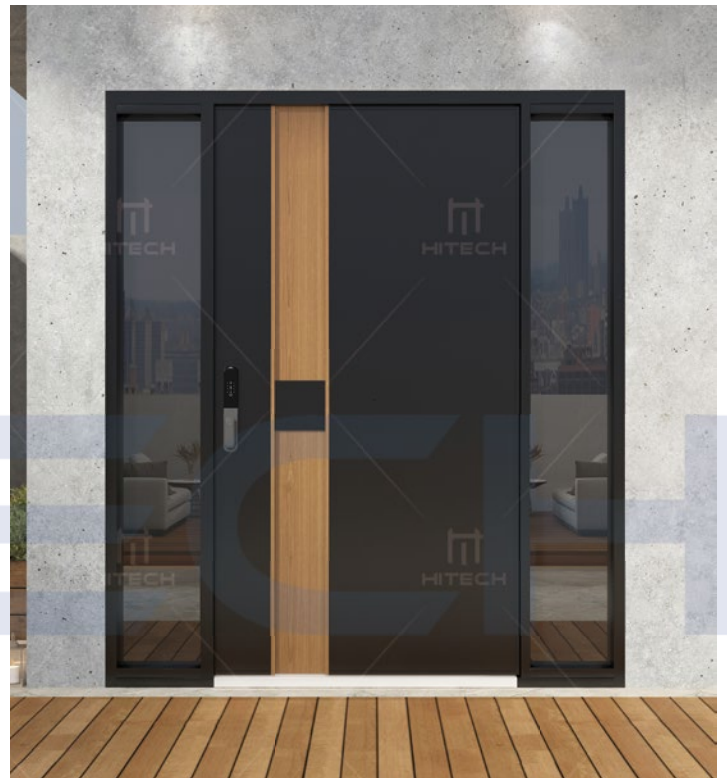

Style: Pivot/Hinge Door

Door size: Customizable

Insulation options: Non-thermal break/Thermal break

Material: Cast aluminum/Stainless steel/Wood

Door color: Customizable

HTED42