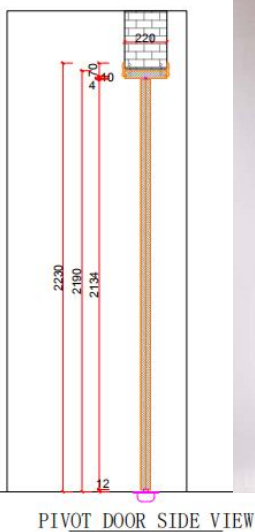

HTE08

HTE09

GLASS WOODEN DOOR

HTE10

DESIGN: AS PICTURE
 INCLUDING FRAME SIZE: 2194*1283*127*45
 DOOR LEAF SIZE: 2134*1219*45
 MATERIAL: OAK WOOD
 HANGING: 10MM
 NOTE: 1. COMPLETE SET GLASS
 2. WITH SOLID WOOD BOTTOM FRAME

GLASS WOODEN DOOR

HTE15

HTE16

HTE17

HTE18

PIVOT DOOR SIDE VIEW

HTE19

TOP VIEW

DESIGN:AS PICTURE

WALL TO WALL SIZE:2200*1400*220

WITH FRAME SIZE:2190*1380*220*50

MATERIAL:OAK SOLID WOOD

HTE20

HTE21

RAL 9005

HTE22