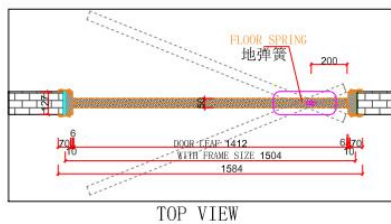

Grey(RAL7016)

Style: Pivot door

Door size: 2438*1524*127

Door leaf size: 2372*1412*50

Material: Oak

Brand name: HI TECH

HTE06

HTE07

HTE08

HTE09

GLASS WOODEN DOOR

HTE10

DESIGN: AS PICTURE
 INCLUDING FRAME SIZE: 2194*1283*127*45
 DOOR LEAF SIZE: 2134*1219*45
 MATERIAL: OAK WOOD
 HANGING: 10MM
 NOTE: 1. COMPLETE SET GLASS
 2. WITH SOLID WOOD BOTTOM FRAME

DESIGN:AS PICTURE

WALL TO WALL SIZE:2200*1400*220

WITH FRAME SIZE:2190*1380*220*50

MATERIAL:OAK SOLID WOOD

HTE20

HTE21

RAL 9005

HTE22