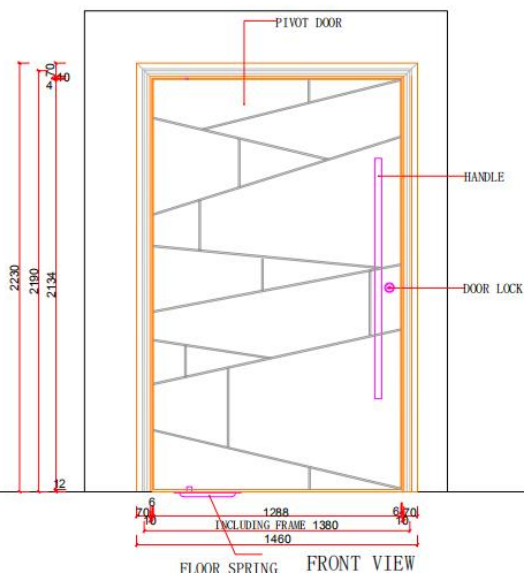

HTE08

HTE09

GLASS WOODEN DOOR

HTE10

DESIGN: AS PICTURE
 INCLUDING FRAME SIZE: 2194*1283*127*45
 DOOR LEAF SIZE: 2134*1219*45
 MATERIAL: OAK WOOD
 HANGING: 10MM
 NOTE: 1. COMPLETE SET GLASS
 2. WITH SOLID WOOD BOTTOM FRAME

GLASS WOODEN DOOR

HTE15

HTE16

HTE17

HTE18

PIVOT DOOR SIDE VIEW

HTE19

TOP VIEW

DESIGN:AS PICTURE

WALL TO WALL SIZE:2200*1400*220

WITH FRAME SIZE:2190*1380*220*50

MATERIAL:OAK SOLID WOOD

HTE20

HTE21

RAL 9005

HTE22