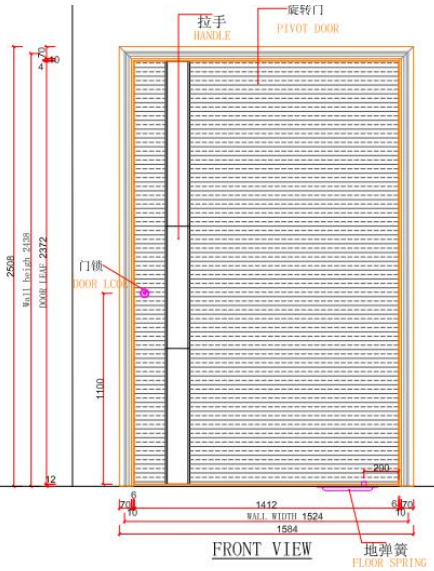

Grey(RAL7016)

Style: Pivot door

Door size: 2438*1524*127

Door leaf size: 2372*1412*50

Material: Oak

Brand name: HI TECH

HTE06

HTE07

HTE08

HTE09

GLASS WOODEN DOOR

HTE10

DESIGN: AS PICTURE
 INCLUDING FRAME SIZE: 2194*1283*127*45
 DOOR LEAF SIZE: 2134*1219*45
 MATERIAL: OAK WOOD
 HANGING: 10MM
 NOTE: 1. COMPLETE SET GLASS
 2. WITH SOLID WOOD BOTTOM FRAME

DESIGN:AS PICTURE

WALL TO WALL SIZE:2200*1400*220

WITH FRAME SIZE:2190*1380*220*50

MATERIAL:OAK SOLID WOOD

HTE20

HTE21

RAL 9005

HTE22