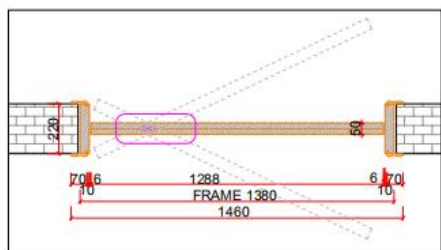

Grey(RAL7016)

Style: Pivot door

Door size: 2438*1524*127

Door leaf size: 2372*1412*50

Material: Oak

Brand name: HI TECH

HTE06

HTE07

HTE08

HTE09

GLASS WOODEN DOOR

HTE10

DESIGN: AS PICTURE
 INCLUDING FRAME SIZE: 2194*1283*127*45
 DOOR LEAF SIZE: 2134*1219*45
 MATERIAL: OAK WOOD
 HANGING: 10MM
 NOTE: 1. COMPLETE SET GLASS
 2. WITH SOLID WOOD BOTTOM FRAME

GLASS WOODEN DOOR

HTE15

HTE16

HTE17

HTE18

PIVOT DOOR SIDE VIEW

HTE19

TOP VIEW

DESIGN:AS PICTURE

WALL TO WALL SIZE:2200*1400*220

WITH FRAME SIZE:2190*1380*220*50

MATERIAL:OAK SOLID WOOD

HTE20

HTE21

RAL 9005

HTE22