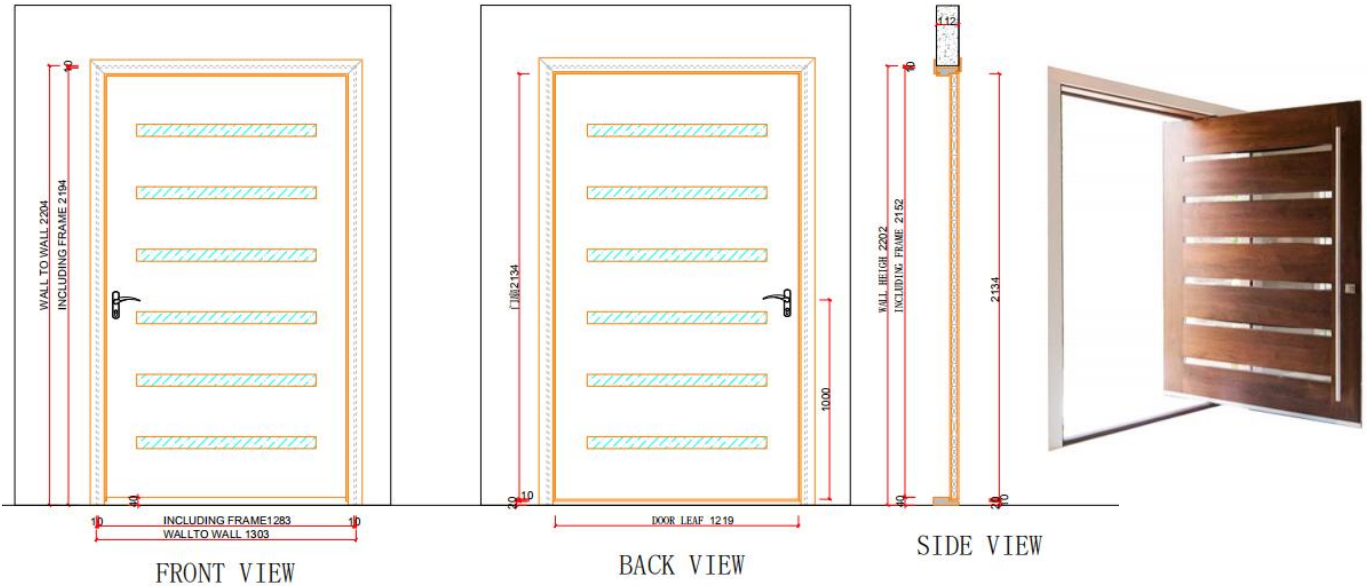

Grey(RAL7016)

Style: Pivot door

Door size: 2438*1524*127

Door leaf size: 2372*1412*50

Material: Oak

Brand name: HI TECH

HTE06

HTE07

HTE08

HTE09

GLASS WOODEN DOOR

HTE10

DESIGN: AS PICTURE
 INCLUDING FRAME SIZE: 2194*1283*127*45
 DOOR LEAF SIZE: 2134*1219*45
 MATERIAL: OAK WOOD
 HANGING: 10MM
 NOTE: 1. COMPLETE SET GLASS
 2. WITH SOLID WOOD BOTTOM FRAME

GLASS WOODEN DOOR

HTE15

HTE16

HTE17

HTE18

PIVOT DOOR SIDE VIEW

HTE19

TOP VIEW

DESIGN:AS PICTURE

WALL TO WALL SIZE:2200*1400*220

WITH FRAME SIZE:2190*1380*220*50

MATERIAL:OAK SOLID WOOD

HTE20

HTE21

RAL 9005

HTE22