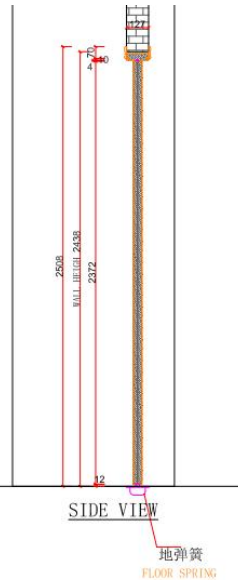

Grey(RAL7016)

Style: Pivot door

Door size: 2438*1524*127

Door leaf size: 2372*1412*50

Material: Oak

Brand name: HI TECH

HTE06

HTE07

HTE08

HTE09

GLASS WOODEN DOOR

HTE10

DESIGN: AS PICTURE
 INCLUDING FRAME SIZE: 2194*1283*127*45
 DOOR LEAF SIZE: 2134*1219*45
 MATERIAL: OAK WOOD
 HANGING: 10MM
 NOTE: 1. COMPLETE SET GLASS
 2. WITH SOLID WOOD BOTTOM FRAME

DESIGN:AS PICTURE

WALL TO WALL SIZE:2200*1400*220

WITH FRAME SIZE:2190*1380*220*50

MATERIAL:OAK SOLID WOOD

HTE20

HTE21

RAL 9005

HTE22